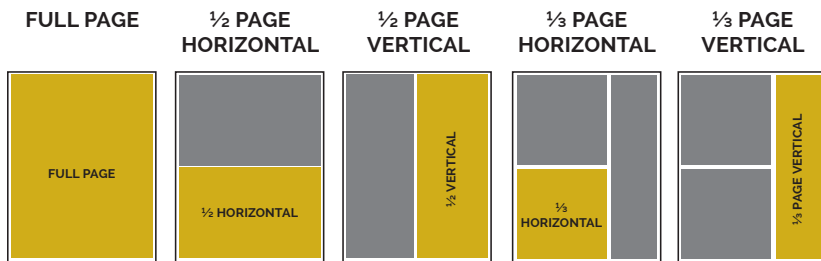

DEMOGRAPHICS:

AGE 40 Years Old Median Age

GENDER 52% Female 48% Male

MARITAL STATUS
68% Married 32% Single

MEDIAN HOUSEHOLD INCOME
\$425,000

OCCUPATION
22% CEO, President 82% Mgmt.

TRAVEL (Times Per Year)
Business - 10, Vacation - 4,
Weekend Getaways - 8

DINING OUT (Times Per Week)
93% 1-2 78% 3+

LIFESTYLES

MAGAZINE

PRODUCTION CALENDAR:

	CLOSING	MATERIALS	STREET
February.....	1/5	1/9	2/6
March.....	2/2	2/6	3/7
April.....	3/2	3/6	4/3
May.....	4/6	4/10	5/1
June/July.....	5/4	5/8	6/5

	CLOSING	MATERIALS	STREET
August.....	7/6	7/10	8/7
September.....	8/3	8/7	9/4
October.....	8/31	9/5	10/2
November.....	10/5	10/9	11/6
Dec/Jan.....	11/2	11/6	12/4

ADVERTISING SPECIFICATIONS:

AD SIZE	LIVE	TRIM	BLEED
Full Page	W 8.125" H 10.625"	W 8.375" H 10.875"	W 8.625" H 11.125"
1/2 Page Horizontal	W 7.55" H 5"	LINE SCREEN OUTPUT OPTIMAL 133 lpi MAXIMUM 150 lpi	
1/2 Page Vertical	W 3.7" H 10.1"		
1/3 Page Horizontal	W 5" H 5"	ONLINE ADS (WIDTH * HEIGHT) 240PX * 170PX 72 dpi	
1/3 Page Vertical	W 2.5" H 10.1"		